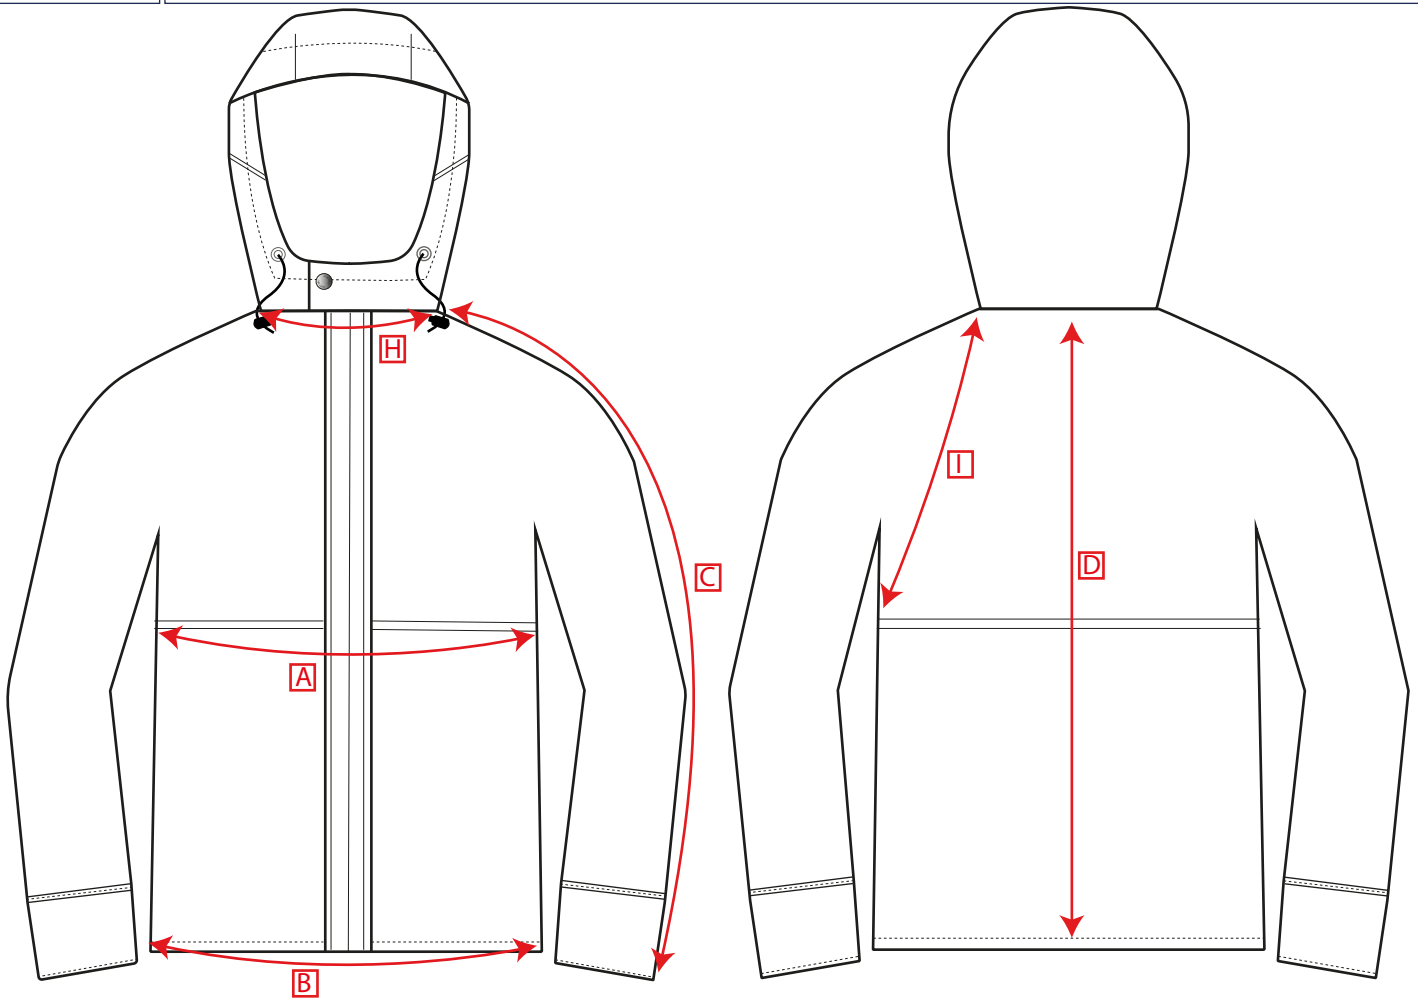

PORTWEST®

STYLE **S250**
NO:

DESCRIPTION: **Sealtex Ocean Jacket**

		S	M	L	XL	XXL
Jacket Chest	A	114	122	130	138	146
Hem	B	114	122	130	138	146
Collar to Cuff	C	82	83	84	85	86
Nape to Hem	D	83	84	85	86	87
Neck Circumference	H	57.4	58.7	60	61.3	62.6
Bicep	I	63	65	67	69	71